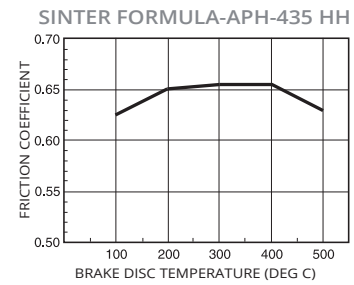

Part No. Example LMP 234 SFP

- Sinter formula
- For new generation sports and touring bikes with electronic control systems
- Superior brake characteristics with superb thermal stability
- Unique combination of sinter compound and mechanical bonding
- Durable and rotor friendly

- Formule frittée
- Freins avant
- Pour les motos routières et sportives nouvelle génération dotées de systèmes de commande électroniques
- Performances de freinage supérieures avec une excellente stabilité thermique
- Combinaison unique d'un composé fritté et d'une liaison mécanique
- Durable et adapté au rotor

- Fórmula sinterizada
- Freno delante
- Para la nueva generación de motocicletas deportivas y de turismo con sistemas electrónicos
- Características de frenado superiores con estabilidad térmica excelente
- Combinación única de compuesto sinterizado y adherencia mecánica
- Duradero y compatible con el rotor

- Formula di sinterizzazione
- Freno anteriore
- Per moto sportive e da turismo di nuova generazione con sistemi di controllo elettronico
- Caratteristiche di frenata superiori con eccellente stabilità termica
- Combinazione unica di composto sinterizzato e legame meccanico
- Lunga durata e basso impatto sul rotore