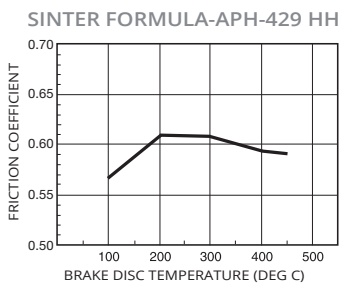

Part No. Example LMP 494 STR

- Sinter formula
- All round compound for track days etc.
- Performance stable under all conditions
- Value-for-money

- Formule frittée
- Freins avant
- Composé intégral pour les courses sur piste, etc.
- Stabilité des performances dans toutes les conditions
- Excellent rapport qualité-prix

- Fórmula sinterizada
- Freno delante
- Compuesto de uso general para tandas en circuito, etc.
- Rendimiento estable en cualquier situación
- Relación calidad/precio

- Formula di sinterizzazione
- Freno anteriore
- Composto versatile adatto per la pista, ecc.
- Prestazioni stabili in tutte le condizioni
- Ottimo rapporto qualità-prezzo