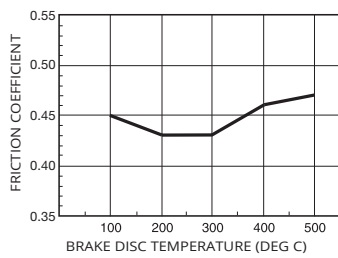

CARBON FORMULA-APH-424 GF

Part No. Example LMP 204 ORC

- Carbon formula
- Off road –all round hobby
- Mechanical bonding
- Affordable

- Formule au carbone
- Freins avant et arrière
- Tout-terrain - toutes les utilisations de loisir
- Liaison mécanique
- Prix abordable

- Fórmula de carbono
- Freno delante y posterior
- Montaña, para aficionados
- Adherencia mecánica
- Asequible

- Formula in carbonio
- Freno anteriore e posteriore
- Fuoristrada - per qualsiasi uso amatoriale
- Legame meccanico
- Costo limitato