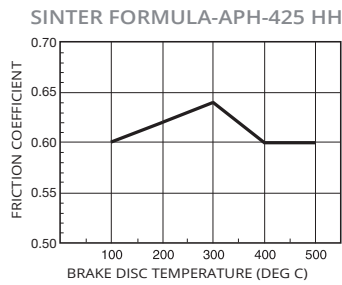

Part No. Example LMP 540 SF

- Sinter formula
- For high performance street motorcycles
- Excellent brake performance
- Fade free and comfortable operation
- Long lifetime with low wear on brake rotor

- Formule frittée
- Freins avant
- Pour les motos routières hautes performances
- Excellentes performances de freinage
- Utilisation confortable sans fading
- Longue durée de vie et faible usure du rotor de frein

- Fórmula sinterizada
- Freno delante
- Para motos de carretera de alto rendimiento
- Prestaciones de frenado excelentes
- Funcionamiento cómodo y sin desgaste
- Larga vida útil con poco desgaste del rotor del freno

- Formula di sinterizzazione
- Freno anteriore
- Per moto da strada ad alte prestazioni
- Eccellenti prestazioni di frenata
- Funzionamento confortevole e senza fade
- Lunga durata e consumo ridotto del rotore freno