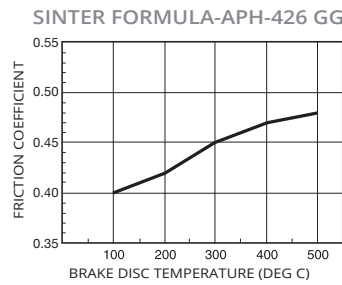

Part No. Example LMP 434 SR

- Sinter formula
- Friction level adjusted to SF as front brake
- For high performance street motorcycles
- Excellent brake performance under all conditions
- Fade free and comfortable operation
- Long lifetime with low wear on brake rotor

- Formule frittée
- Freins arrière
- Niveau de friction ajusté à SF pour le frein avant
- Pour les motos routières hautes performances
- Excellentes performances de freinage dans toutes les conditions
- Utilisation confortable sans fading
- Longue durée de vie et faible usure du rotor de frein

- Fórmula sinterizada
- Freno posterior
- Nivel de fricción ajustado en SF como freno delantero
- Para motos de carretera de alto rendimiento
- Prestaciones de frenado excelentes en cualquier situación
- Funcionamiento cómodo y sin desgaste
- Larga vida útil con poco desgaste del rotor del freno

- Formula di sinterizzazione
- Freno posteriore
- Livello di attrito regolato su SF come freno anteriore
- Per moto da strada ad alte prestazioni
- Eccellenti prestazioni frenanti in qualsiasi condizione
- Funzionamento confortevole e senza fade
- Lunga durata e consumo ridotto del rotore freno