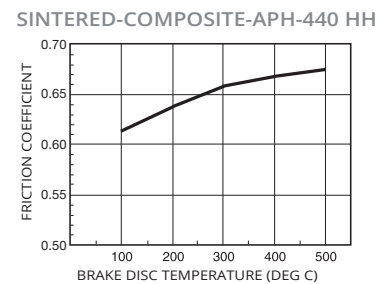

Part No. Example LMP 501 TRR

- Sinter formula
- For top level road racing
- Excellent brake characteristics on all parameters
- Extremely durable - ideal for Endurance
- Strong mechanical bonding between compound and back plate

- Formule frittée
- Freins avant
- Pour les plus grandes courses sur route
- Excellentes performances de freinage au niveau de tous les paramètres
- Longévité extrême - idéal pour l'endurance
- Liaison mécanique solide entre le composé et le plateau de frein

- Fórmula sinterizada
- Freno delante
- Para competición de alto nivel
- Características de frenado excelentes con todos los parámetros
- Extremadamente duradero, ideal para Endurance
- Gran adherencia mecánica entre el compuesto y la placa de soporte

- Formula di sinterizzazione
- Freno anteriore
- Per corse su strada di alto livello
- Eccellenti caratteristiche di frenata da ogni punto di vista
- Massima durata - ideale per Endurance
- Forte legame meccanico tra il composto e la piastra di supporto