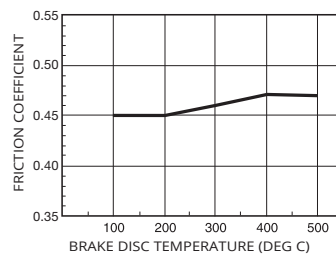

SINTER FORMULA-APH-423 GG

Part No. Example LMP 390 OR

- Sinter formula
- For all-round off-road use
- Reliable brake performance, also in abrasive environments
- Long lifetime

- Formule frittée
- Freins avant et arrière
- Pour toutes les utilisations tout-terrain
- Fiabilité des performances de freinage, même dans les environnements abrasifs
- Longue durée de vie

- Fórmula sinterizada
- Freno delante y posterior
- Para uso general fuera de carretera
- Rendimiento de frenado fiable, también en entornos abrasivos
- Larga vida útil

- Formula di sinterizzazione
- Freno anteriore e posteriore
- Per qualsiasi utilizzo in fuoristrada
- Prestazioni di frenata affidabili, anche in ambienti abrasivi
- Lunga durata